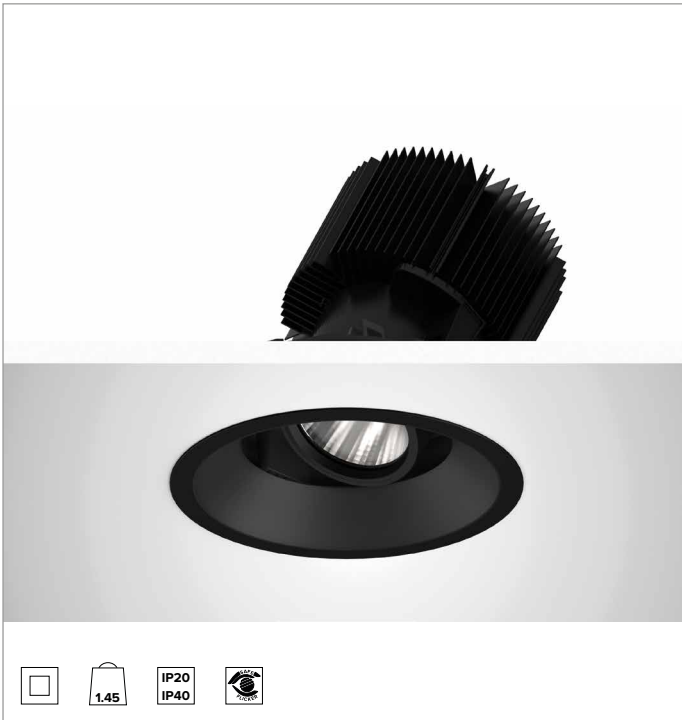

## 1T8645EL | CCTEVO ARCHITECTURAL 160

### Adjustable recessed LED projector in a trim version

	4000K	H(m)	D(m)	Emax(lx)		
	Ra90		33°			
	Fixture Power	74W	1	0.60	15533	
	Source Flux	8118lm	2	1.20	3883	
	Fixture Flux	5889lm	3	1.80	1726	
	Efficacy	80lm/W	4	2.40	971	
TS1281	Imax=1913cd/klm	Imax	15533cd	5	3.00	621