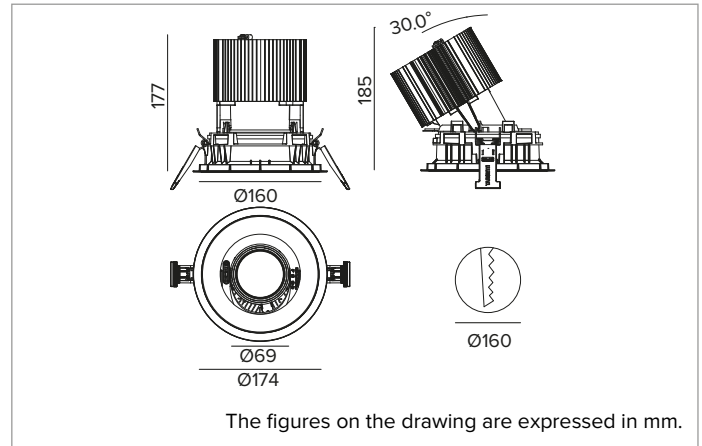

### Adjustable recessed LED projector in a trim version

	4000K	H(m)	D(m)	Emax(lx)		
	Ra90		33°			
	Fixture Power	74W	1	0.60	15533	
	Source Flux	8118lm	2	1.20	3883	
	Fixture Flux	5889lm	3	1.80	1726	
	Efficacy	80lm/W	4	2.40	971	
TS1281	Imax=1913cd/klm	Imax	15533cd	5	3.00	621